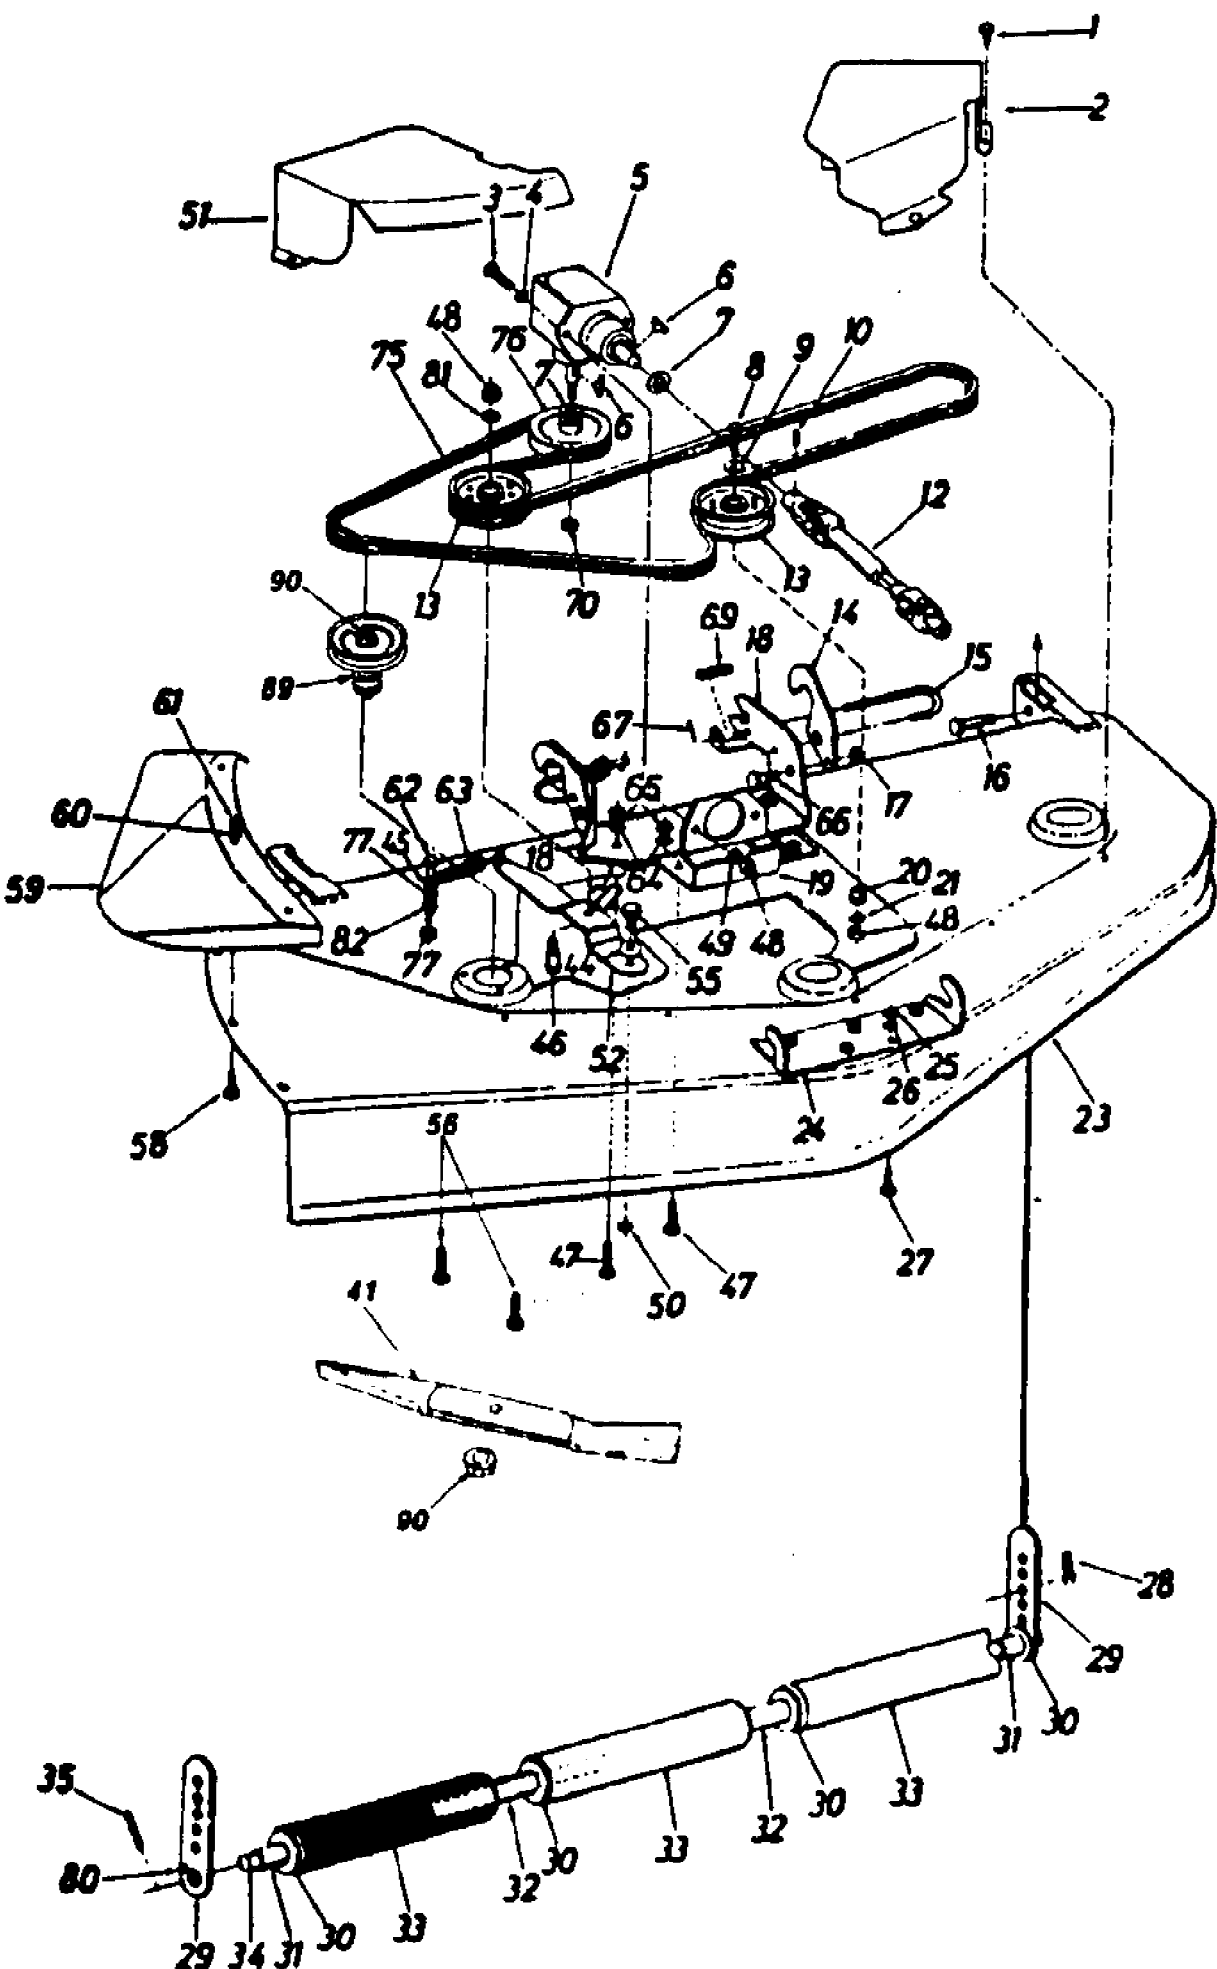

190-993-000 50" Mowing Deck (1997)
50" Mowing Deck With Star Blades

190-993-000 50" Mowing Deck (1997)
50" Mowing Deck With Star Blades

Page 5 of 8

Ref #	Part Number	Qty	S/P/F	Description
1	710-0599	1	/P	Hex TT-Tap Scr. 1/4-20 x .5" Lg.
2	783-0131	1		Belt Cover-L.H.
3	710-3005	1	/P	Hex Bolt 3/8-16 x 1.25" Lg.
4	736-0148	1		Ext. L-Wash. 3/8" I.D.
5		1		Right Angle Drive
6	714-0126	1	S	#9 Hi-Pro Key 3/16 x 3/4" Dia.
7	736-0181	1		FI-Wash. 29/32" I.D.
8	710-3011	1	/P	Hex Bolt 3/8-16 x 2.25" Lg."
9	736-0300	1	S	FI-Wash. 3/8" I.D.
10	710-0357	1		Sq. Hd. Set Scr. 3/8-16 x .50"
?11	756-0519	1	/P	Deck Pulley
12	717-0401	1		Universal Drive Shaft Ass'y.
	717-0439	1		Universal Drive Male Half
	717-0440	1		Universal Drive Female Half
13	711-0306	1	/P	Deck Idler Pulley
14	12564	1		Hanger Lock
15	747-0160	1		Release Pin
16	711-0310	1	S	Clevis Pin .50" Dia.
17	712-0158	1	S	Hex L-Nut 5/16-18 Thd.
18	12648	1		Rear Deck Hanger Brkt.
19	13705	1		Gear Box Mounting Brkt. Ass'y.
20	711-0656	1		Idler Adapter
21	736-0169	1	S	L-Wash. 3/8" I.D.
?22	750-0776	1	S	Spacer.33" I.D. x .88" O.D.
23	683-0182	1		Deck Ass'y.
24	12646	1	S	Front Deck Hanger Brkt.
25	712-3010	1	S	Hex Nut 5/16-18 Thd.
26	736-0119	1	S	L-Wash. 5/16" I.D.
27	710-0451	1	/P	Carriage Bolt 5/16-18 x .75" Lg.
28	714-0101	1	S	Internal Cotter Pin
29	12650	1		Height Adjuster
30	736-0188	1	/P	FI-Wash. .75" I.D. x 1.5" O.D.
31	750-0212	1	S	Spacer .758" I.D. x 1.25" O.D. x .530
32	750-0288	1	S	Spacer Tube
33	731-0335	1		Roller
34	738-0295	1		Roller Shaft
35	715-0246	1	S	Roll Pin 3/16 x 1.25"
41	742-0623	1	S	Blade 17" Star Blade
44	736-0141	1	S	Spr. Wash. .445" I.D.
45	736-0176	1	S	FI-Wash. 1/4" I.D.
46	738-0150	1	S	Shld. Bolt .625" Dia. x .96"
47	710-0262	1	/P	Carriage Bolt 5/16-18 x 1.5" Lg.
48	712-3017	1	S	Hex Nut 3/8-16 Thd.
49	736-0169	1	S	L-Wash. 3/8" I.D.
50	712-0290	1	/P	Hex L-Nut 7/16-14 Thd.
51	783-0130	1		Belt Cover-R.H.
52	09489	1		Deck Spring Idler Brkt.
55	738-0163	1		Shld. Bolt .625" Dia. x .26"
56	710-1260	1	S	Hex Wash. HD Tap Scr. 5/16-18 x.75" Lg.
58	710-0451	1	/P	Carriage Bolt 5/16-18 x .75" Lg.
59	12649	1		Chute Guard
60	736-0119	1	S	L-Wash. 5/16" I.D.
61	712-3010	1	S	Hex Nut 5/16-18 Thd."