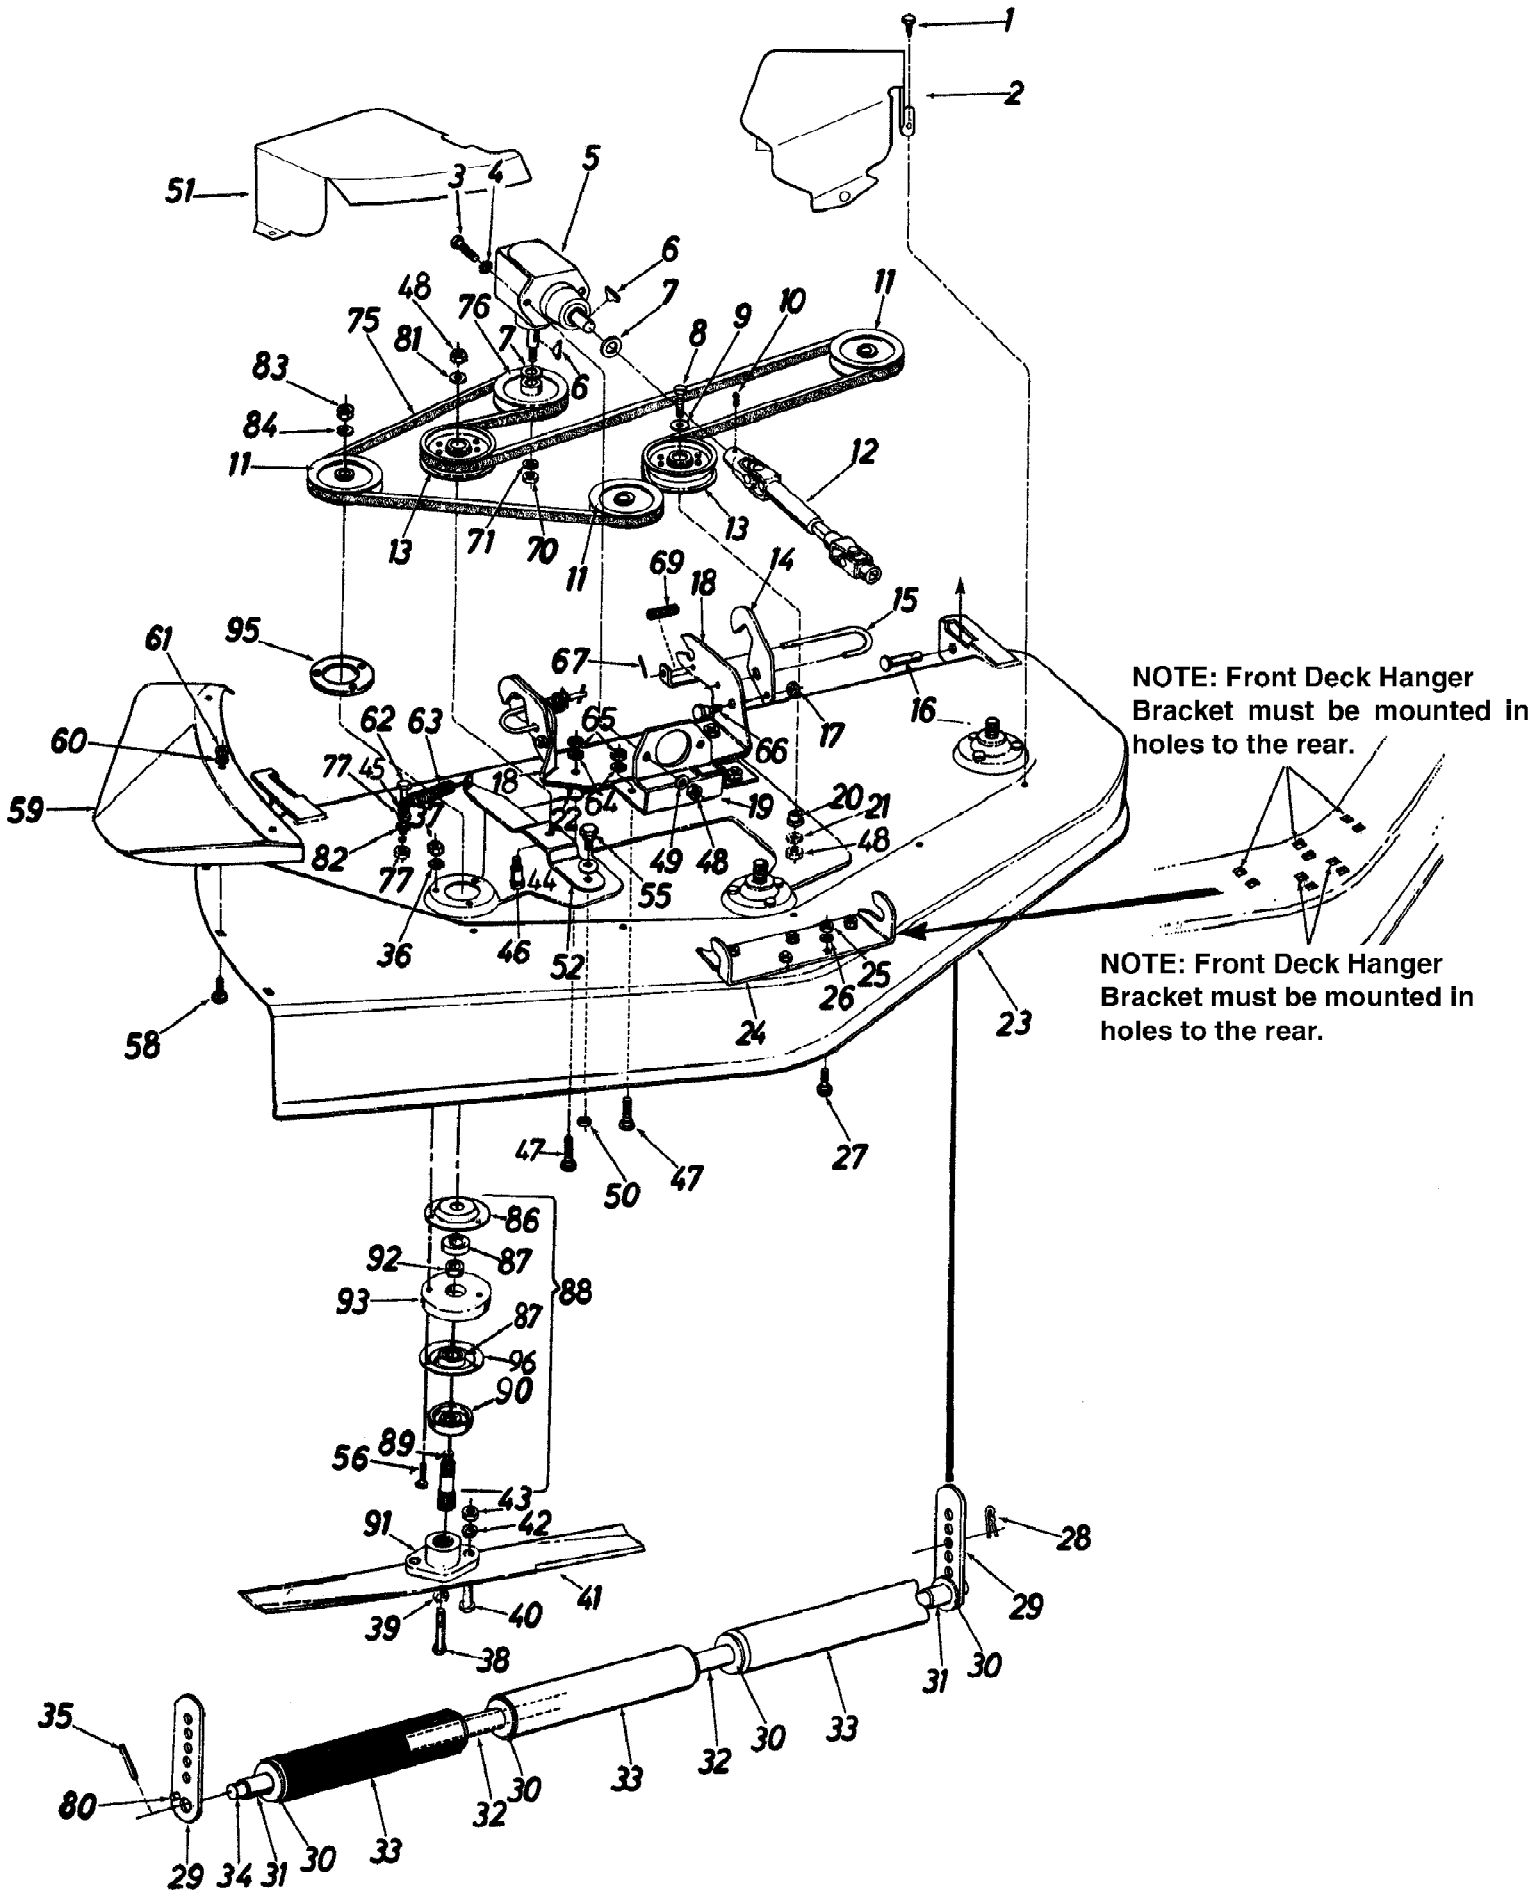

190-993-000 50" Mowing Deck (1997)
50" Mowing Deck

190-993-000 50" Mowing Deck (1997)
50" Mowing Deck

Page 2 of 8

Ref #	Part Number	Qty	S/P/F	Description
1	710-0599	1	/P	Hex TT-Tap Scr. 1/4-20 x .5" Lg.
2	783-0131	1		Belt Cover - L.H.
3	710-0342	1	S	Hex Bolt 3/8-16 x 1.25" Lg.
4	736-0148	1		Ext. L-Wash. 3/8" I.D.
5		1		Right Angle Drive
6	714-0126	1	S	#9 Hi-Pro Key 3/16 x 3/4" Dia.
7	736-0181	1		FI-Wash. 29/32" I.D.
8	710-0756	1	F	Hex Bolt 3/8-16 x 2.25" Lg.
9	736-0300	1	S	FI-Wash. 3/8" I.D.
10	710-0357	1		Sq. Hd. Set Scr. 3/8-16 x .50"
11	756-0519	1	/P	Deck Pulley
12	717-0401	1		Universal Drive Shaft Ass'y.
	717-0439	1		Universal Drive Male Half
	717-0440	1		Universal Drive Female Half
13	711-0306	1	/P	Deck Idler Pulley
14	12564	1		Hanger Lock
15	747-0160	1		Release Pin
16	711-0310	1	S	Clevis Pin .50" Dia.
17	712-0158	1	S	Hex L-Nut 5/16-18 Thd.
18	12648	1		Rear Deck Hanger Brkt.
19	13705	1		Gear Box Mounting Brkt. Ass'y.
20	711-0598	1		Idler Adapter
21	736-0169	1	S/F	L-Wash. 3/8" I.D.
22	750-0776	1	S	Spacer .33" I.D. x .88" O.D.
23	12640	1		Deck Ass'y.
24	12646	1	S	Front Deck Hanger Brkt.
25	712-3010	1	S/F	Hex Nut 5/16-18 Thd.
26	736-0119	1	S/F	L-Wash. 5/16" I.D.
27	710-0451	1	/P/F	Carriage Bolt 5/16-18 x .75" Lg.
28	714-0101	1	S	Internal Cotter Pin
29	12650	1		Height Adjuster
30	736-0188	1	/P	FI-Wash. .75" I.D. x 1.5" O.D.
31	750-0212	1	S	Spacer .758" I.D. x 1.25" O.D. x .530
32	750-0288	1	S	Spacer Tube
33	731-0335	1		Roller
34	738-0295	1		Roller Shaft
35	715-0246	1	S	Roll Pin 3/16 x 1.25"
36	736-0119	1	S/F	L-Wash. 5/16" I.D.
37	712-3057	1	S	Hex L-Nut 5/16-24 Thd.
38	710-0180	1	/P	Hex Self-Tap Scr. 3/8-24 x .75" Lg.
39	736-0217	1	S	L-Wash. 3/8" I.D. H.D.
40	710-0888	1	/P	Hex Bolt 5/16-24 x 1" Lg.
41	742-0171B	1	S	Blade 17"
42	736-0119	1	S/F	L-Wash. 5/16" I.D.
43	712-0237	1	S	Hex L-Nut 5/16-24 Thd.
44	736-0141	1	S	Spr. Wash. .445" I.D.
45	736-0176	1	S	FI-Wash. 1/4" I.D.
46	738-0150	1	S	Shld. Bolt .625" Dia. x .96"
47	710-0262	1	/P	Carriage Bolt 5/16-18 x 1.5" Lg.
48	712-3017	1	S/F	Hex Nut 3/8-16 Thd.
49	736-0169	1	S/F	L-Wash. 3/8" I.D.
50	712-0290	1	/P	Hex L-Nut 7/16-14 Thd.
51	783-0130	1		Belt Cover - R.H.