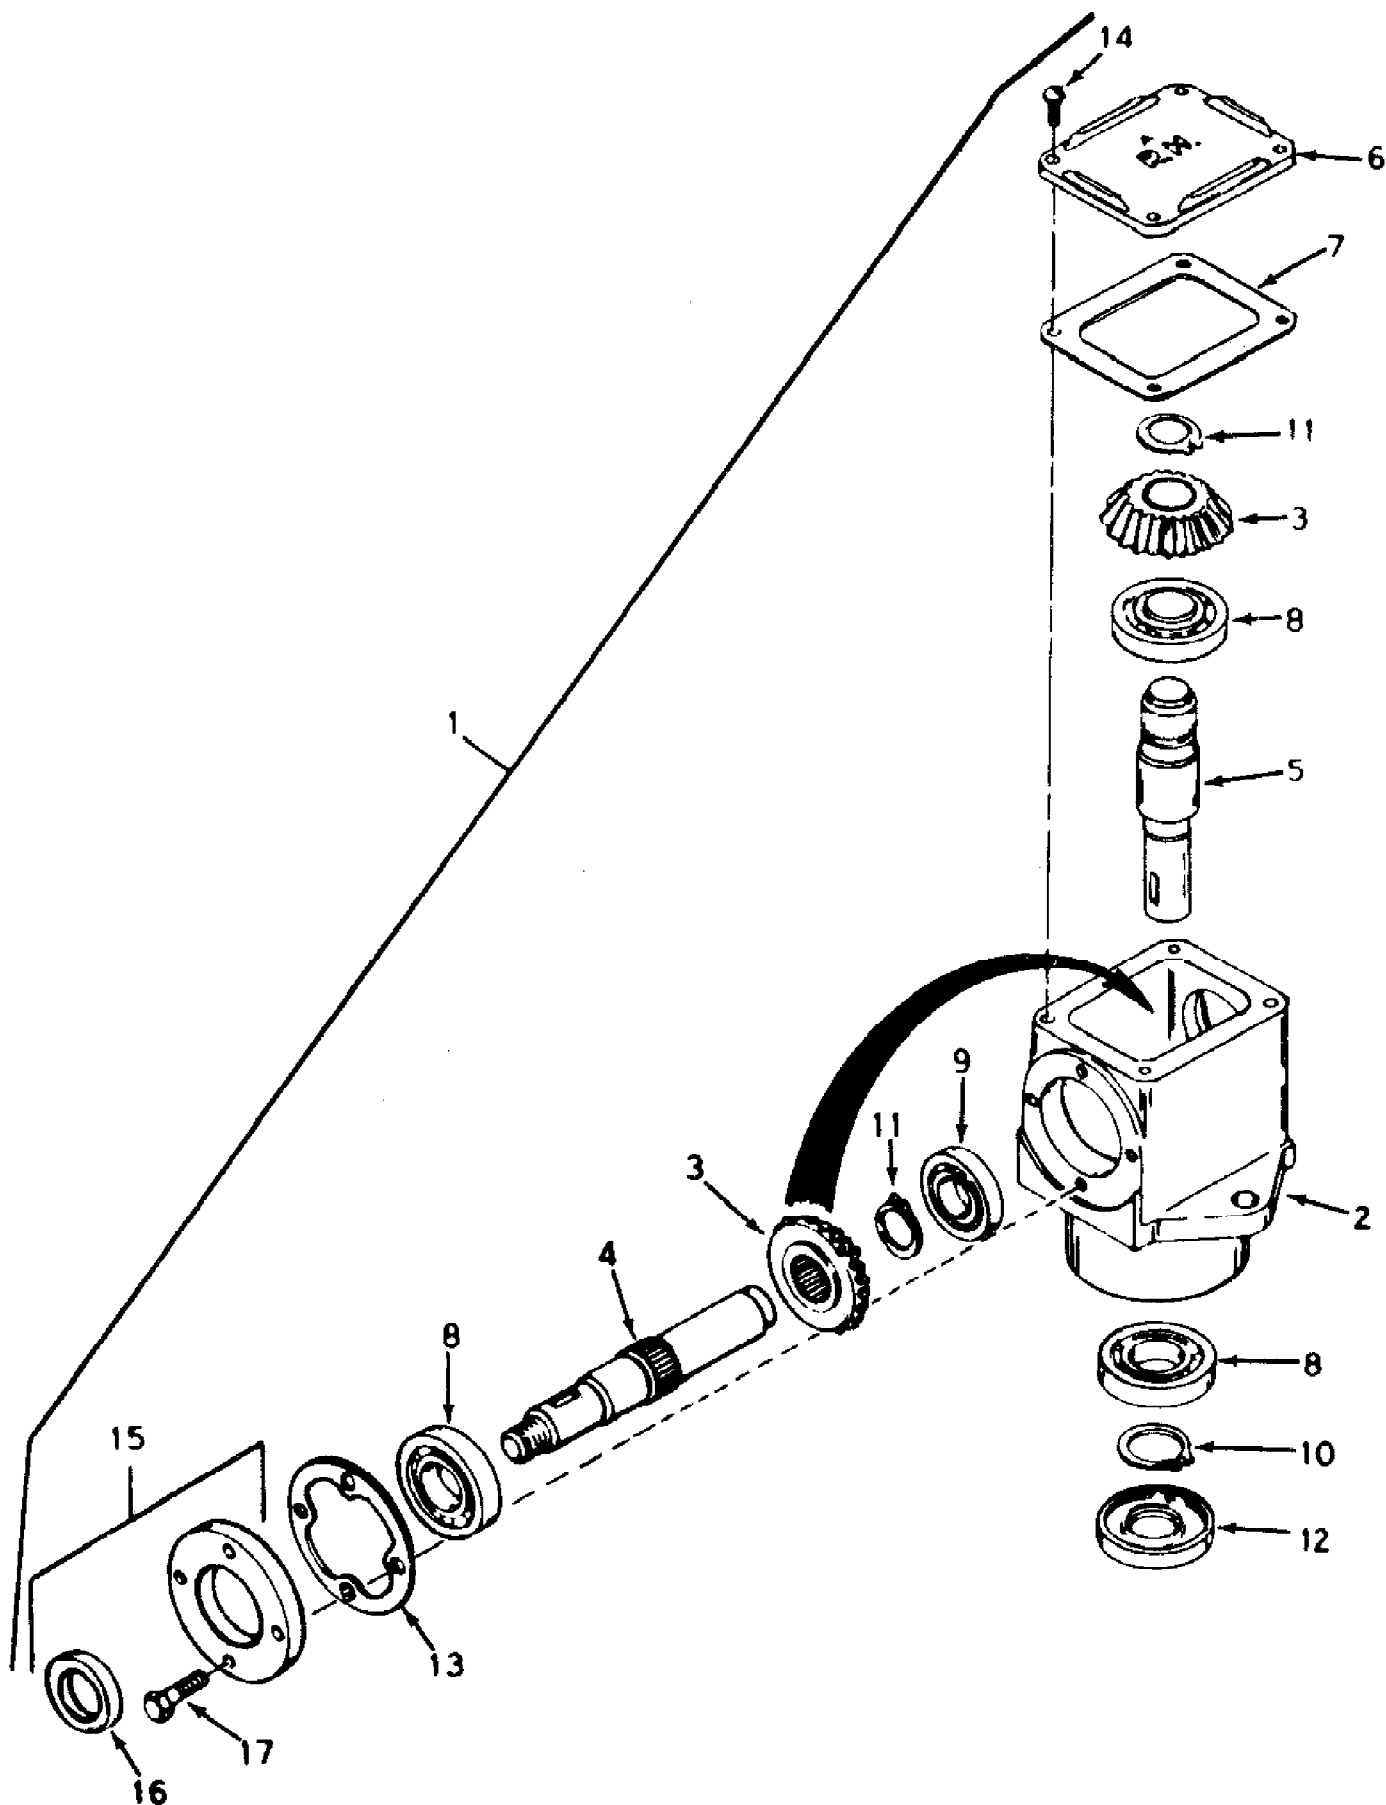

190-993-000 50" Mowing Deck (1997)
Right Angle Drive Box (Peerless 2604-P91)

190-993-000 50" Mowing Deck (1997)
Right Angle Drive Box (Peerless 2604-P91)

Page 8 of 8

Ref #	Part Number	Qty	S/P/F	Description
1	PE-794111	1		Head Ass'y. R.H. (Incl. Nos. 2 thru 15)
2	PE-770026	1		Housing, Right Angle Drive
3	PE-778046	1		Gear, Miter
4	PE-776149	1		Shaft, Input
5	PE-776129	1		Shaft, Output
6	PE-772034	1		Cover, Right Hand
7	PE-788028	1		Gasket, Cover
8	PE-780034	1		Bearing, Ball
9	PE-780024	1		Bearing, Ball
10	PE-788019	1		Ring, Snap
11	PE-788018	1		Ring, Snap
12	PE-788029	1		Seal, Oil
13	PE-788030	1		Gasket, Cap
14	PE-792025	1		Screw, Rd. Hd. Self-Tap. 10-24 x 1/2
15	PE-786029	1		Cap & Seal Ass'y., Retainer (Incl. Nos. 16 & 17)
16	PE-788031	1		Seal, Oil
17	PE-792026	1		Screw, Hex Hd. 1/4-20 x 7/8